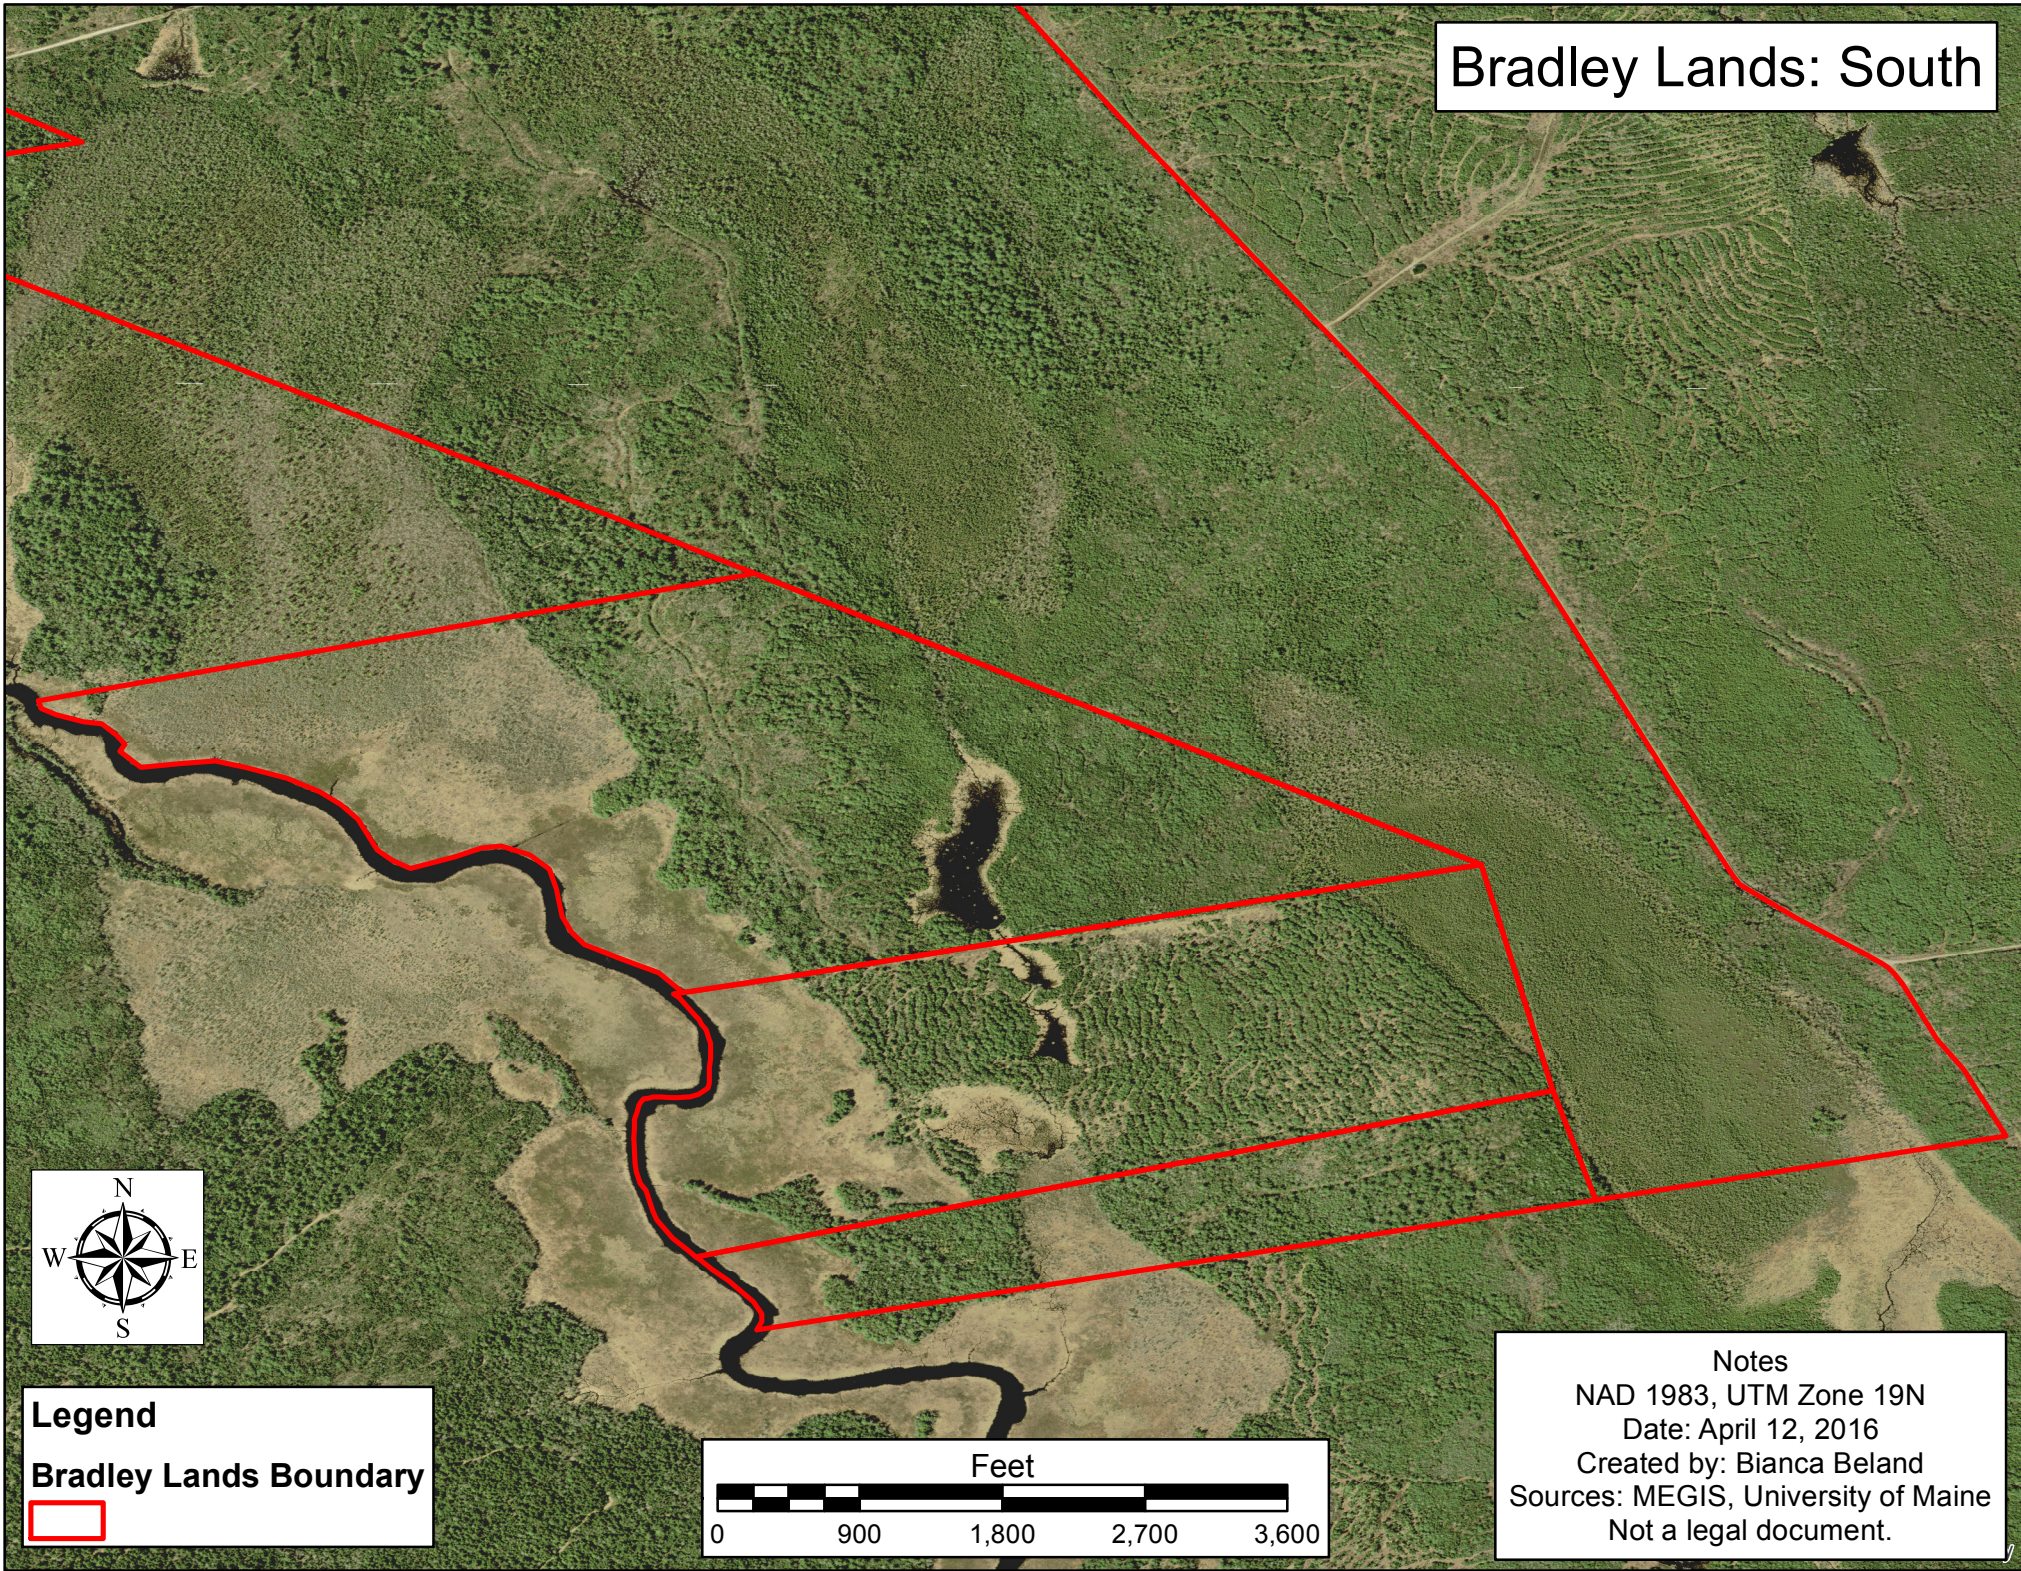

Bradley Lands: South

Legend
Bradley Lands Boundary

Notes
NAD 1983, UTM Zone 19N
Date: April 12, 2016
Created by: Bianca Beland
Sources: MEGIS, University of Maine
Not a legal document.