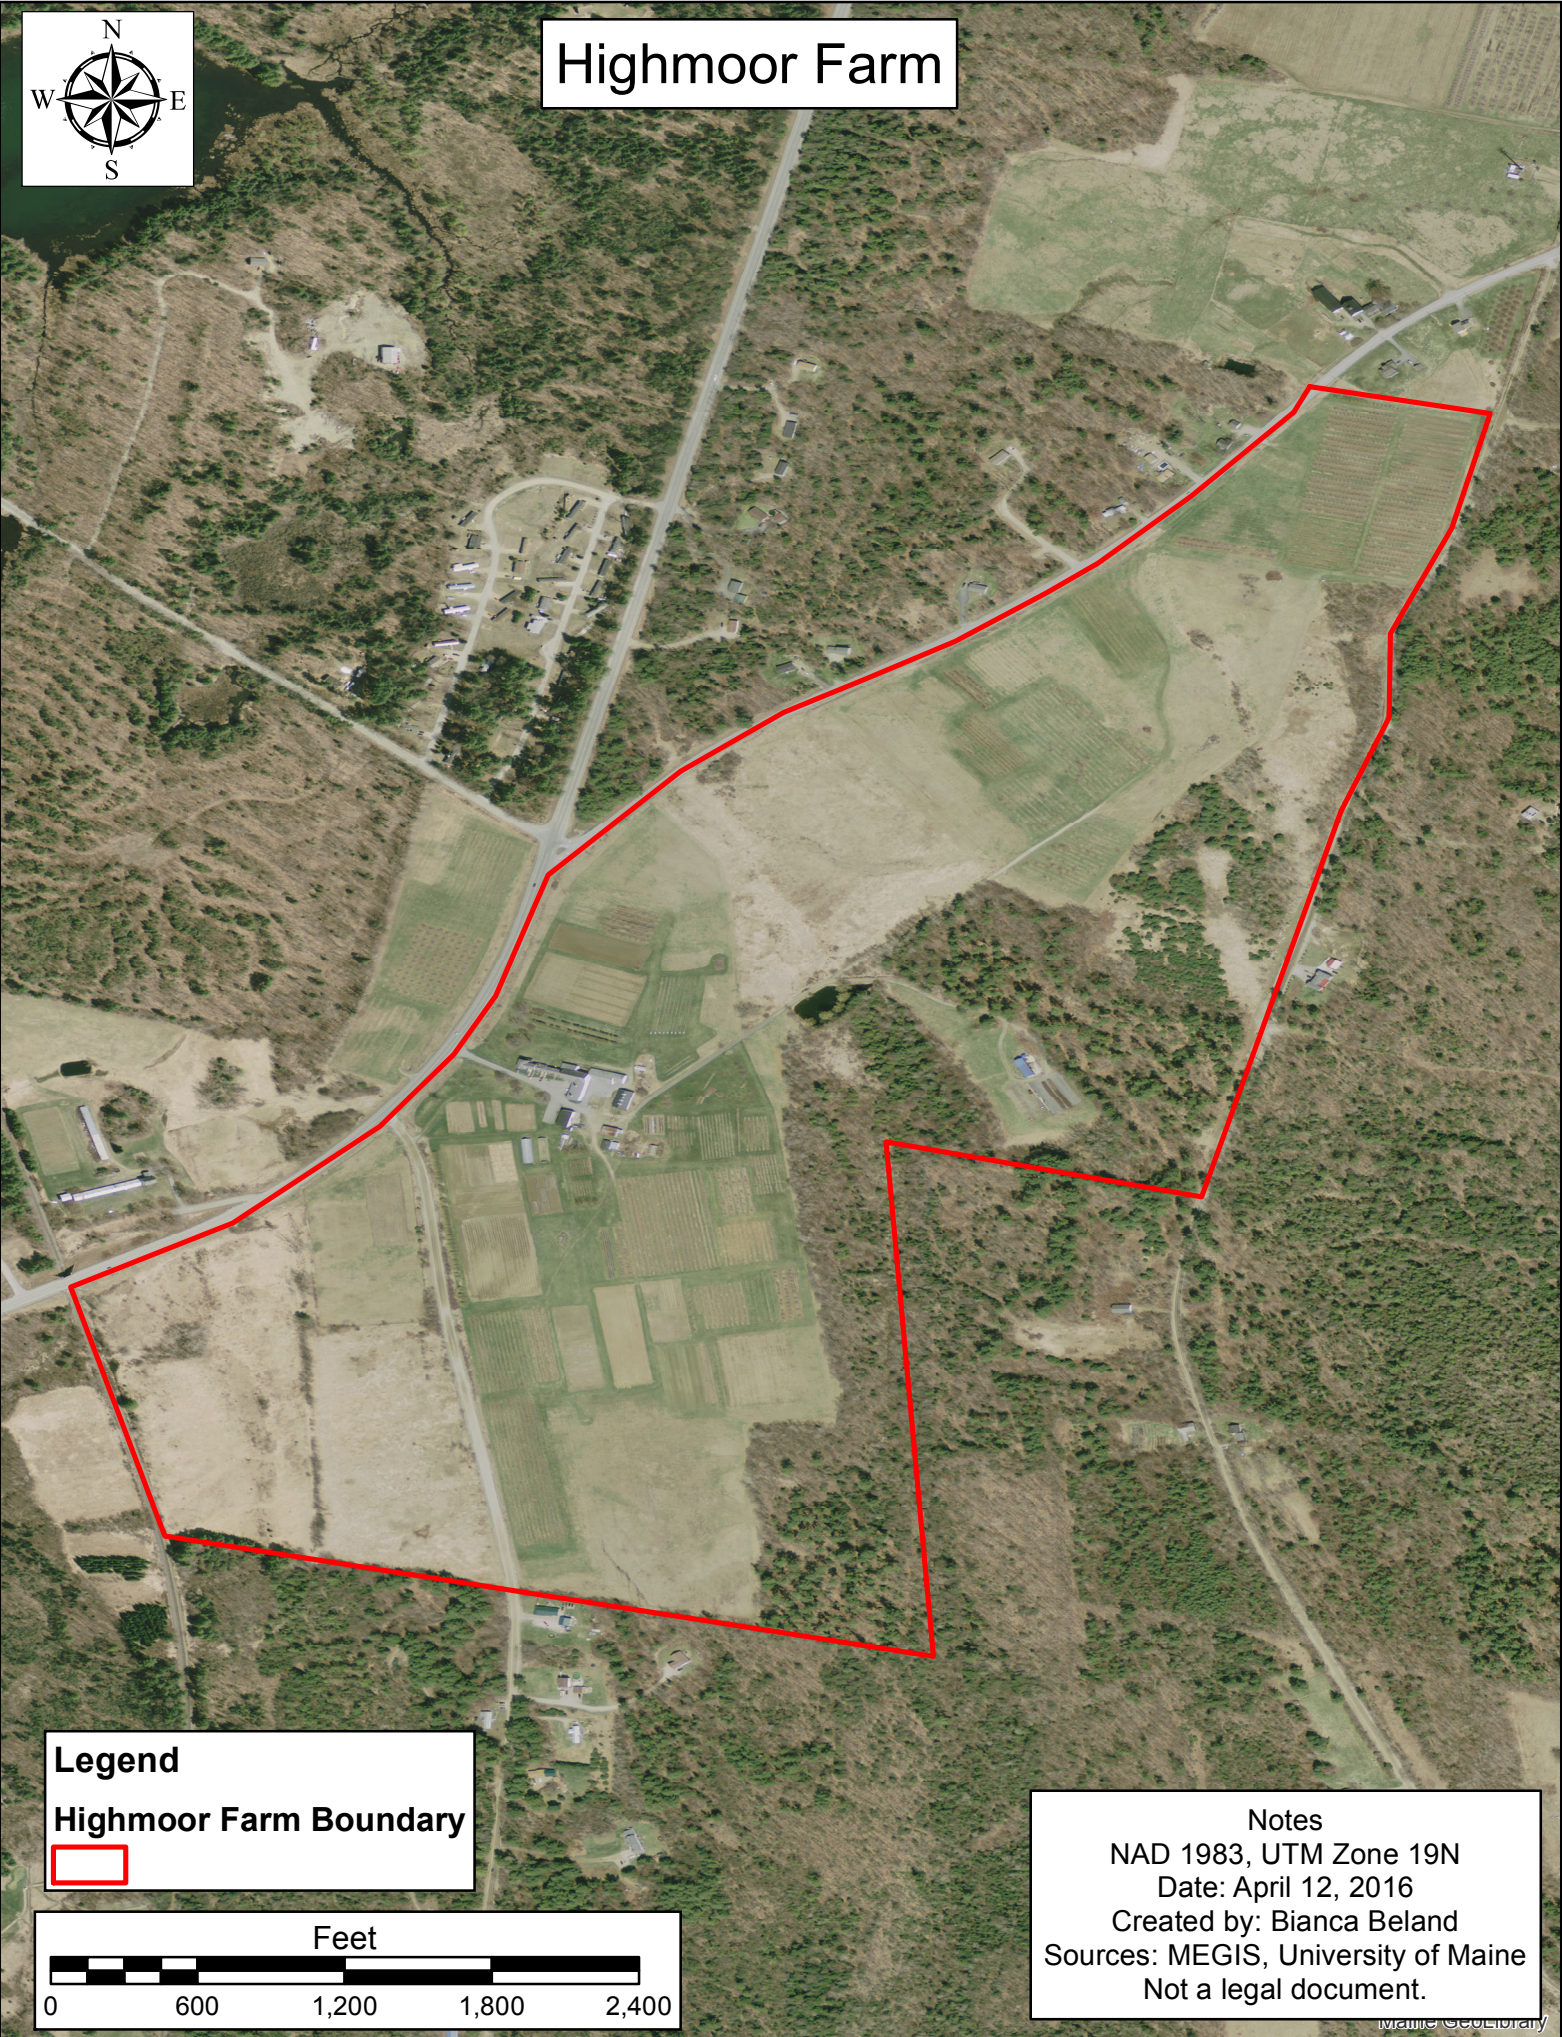

Highmoor Farm

Legend
Highmoor Farm Boundary

Notes
NAD 1983, UTM Zone 19N
Date: April 12, 2016
Created by: Bianca Beland
Sources: MEGIS, University of Maine
Not a legal document.