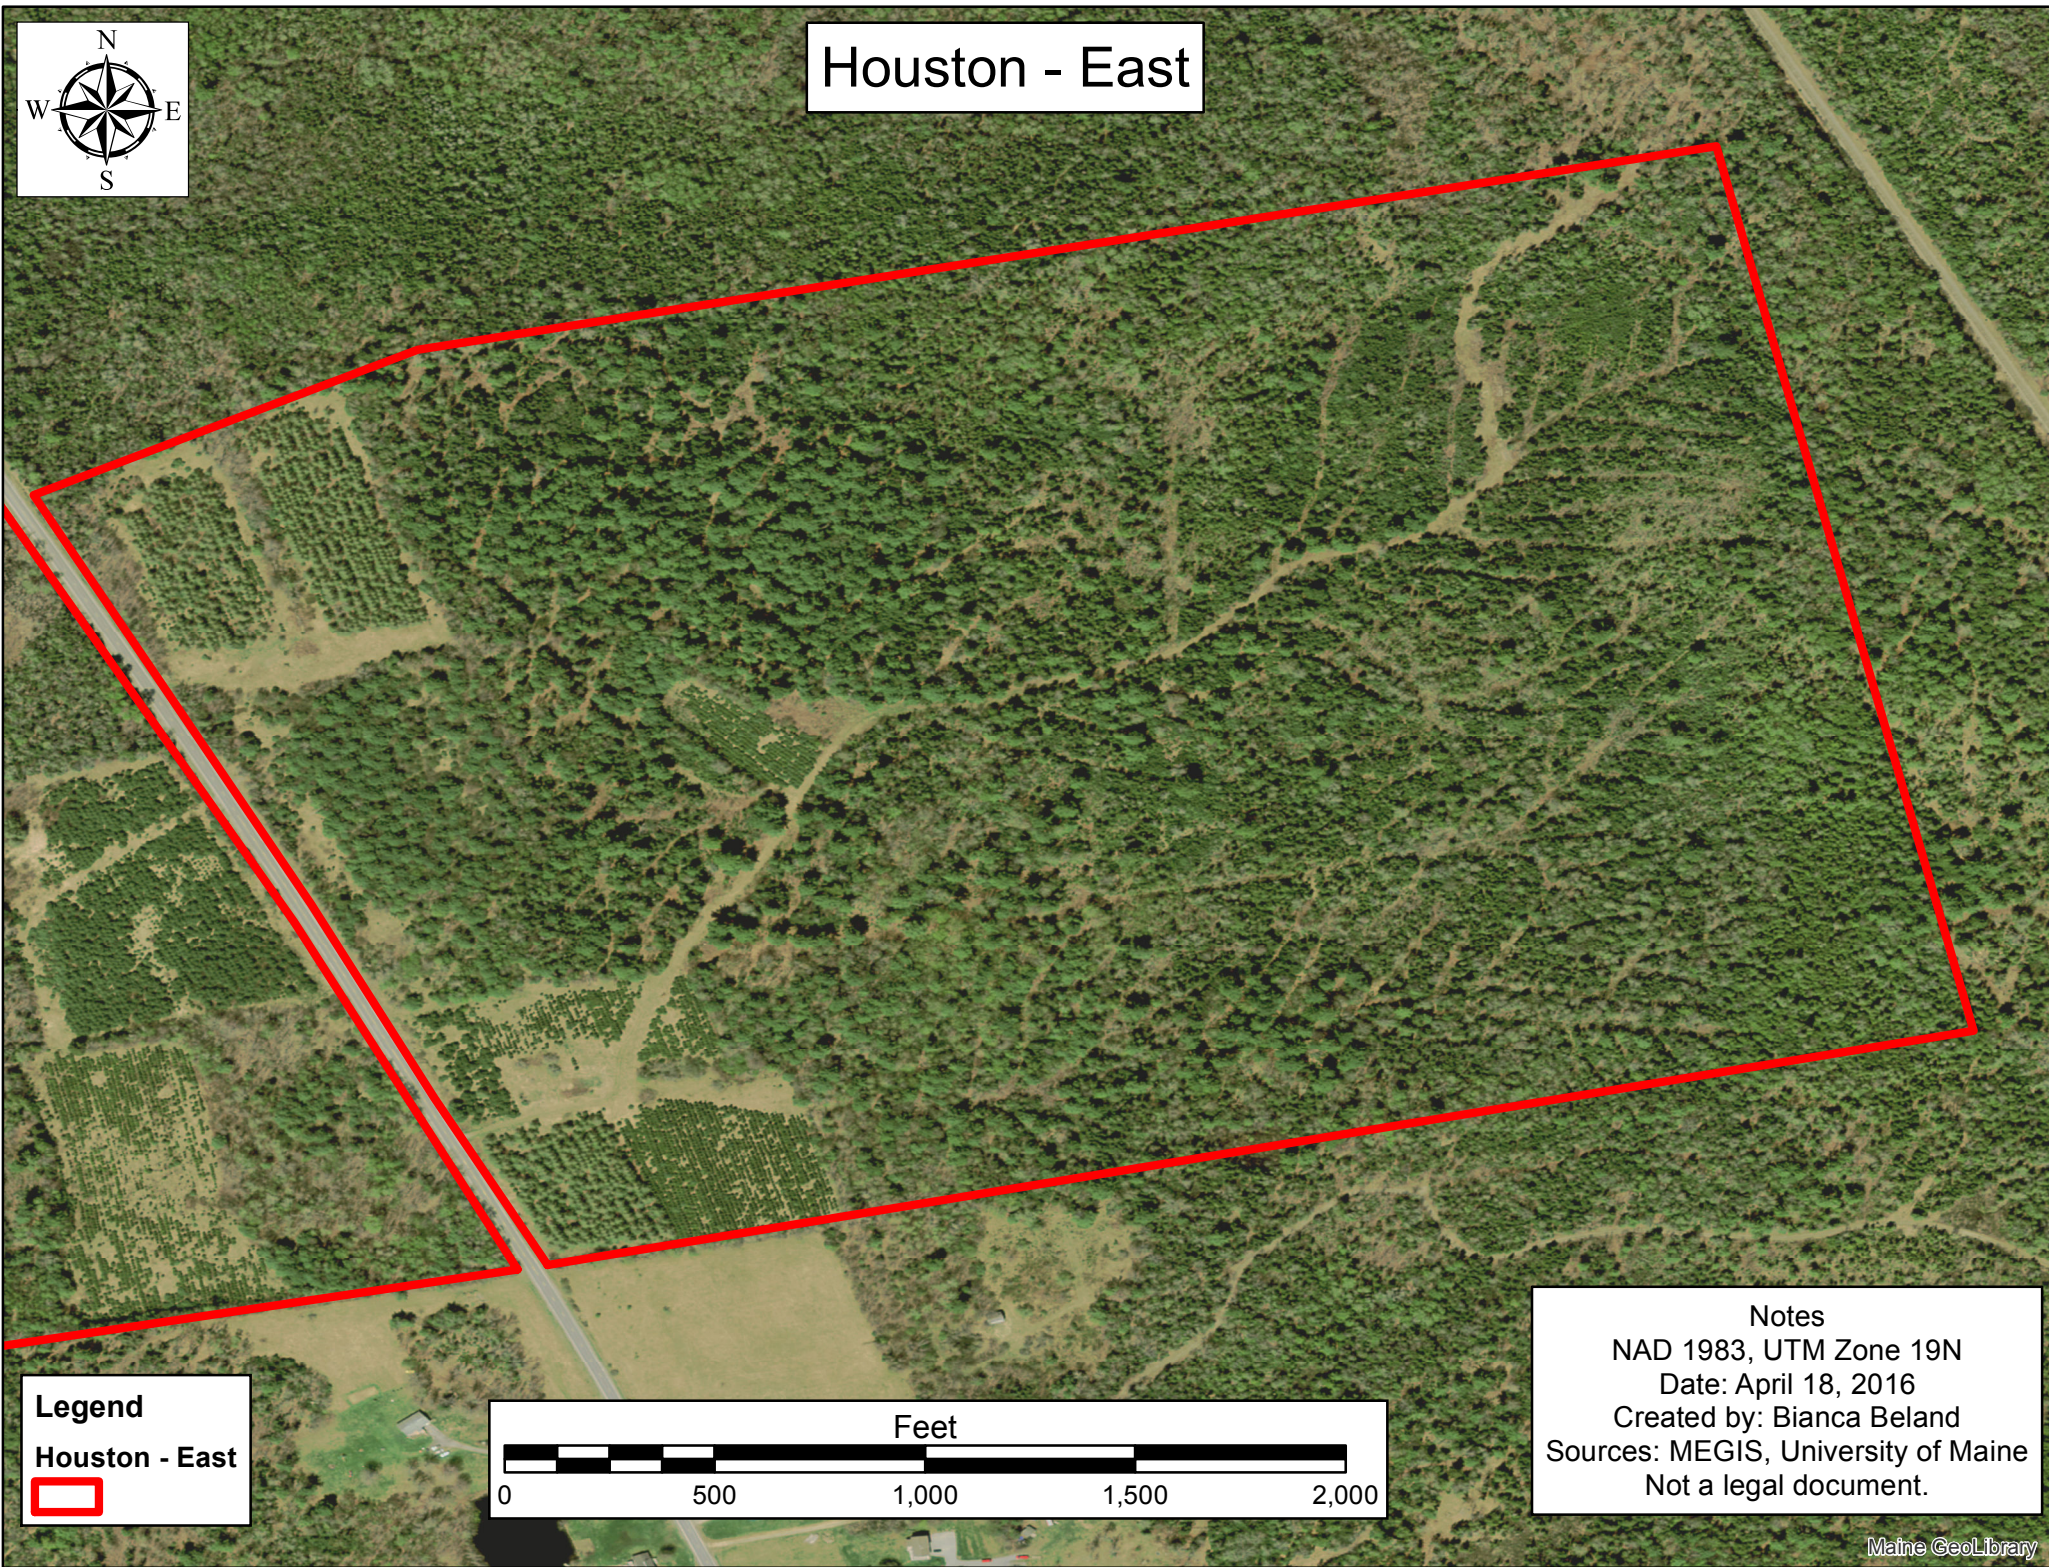

Houston - East

Legend
Houston - East

Notes
NAD 1983, UTM Zone 19N
Date: April 18, 2016
Created by: Bianca Beland
Sources: MEGIS, University of Maine
Not a legal document.