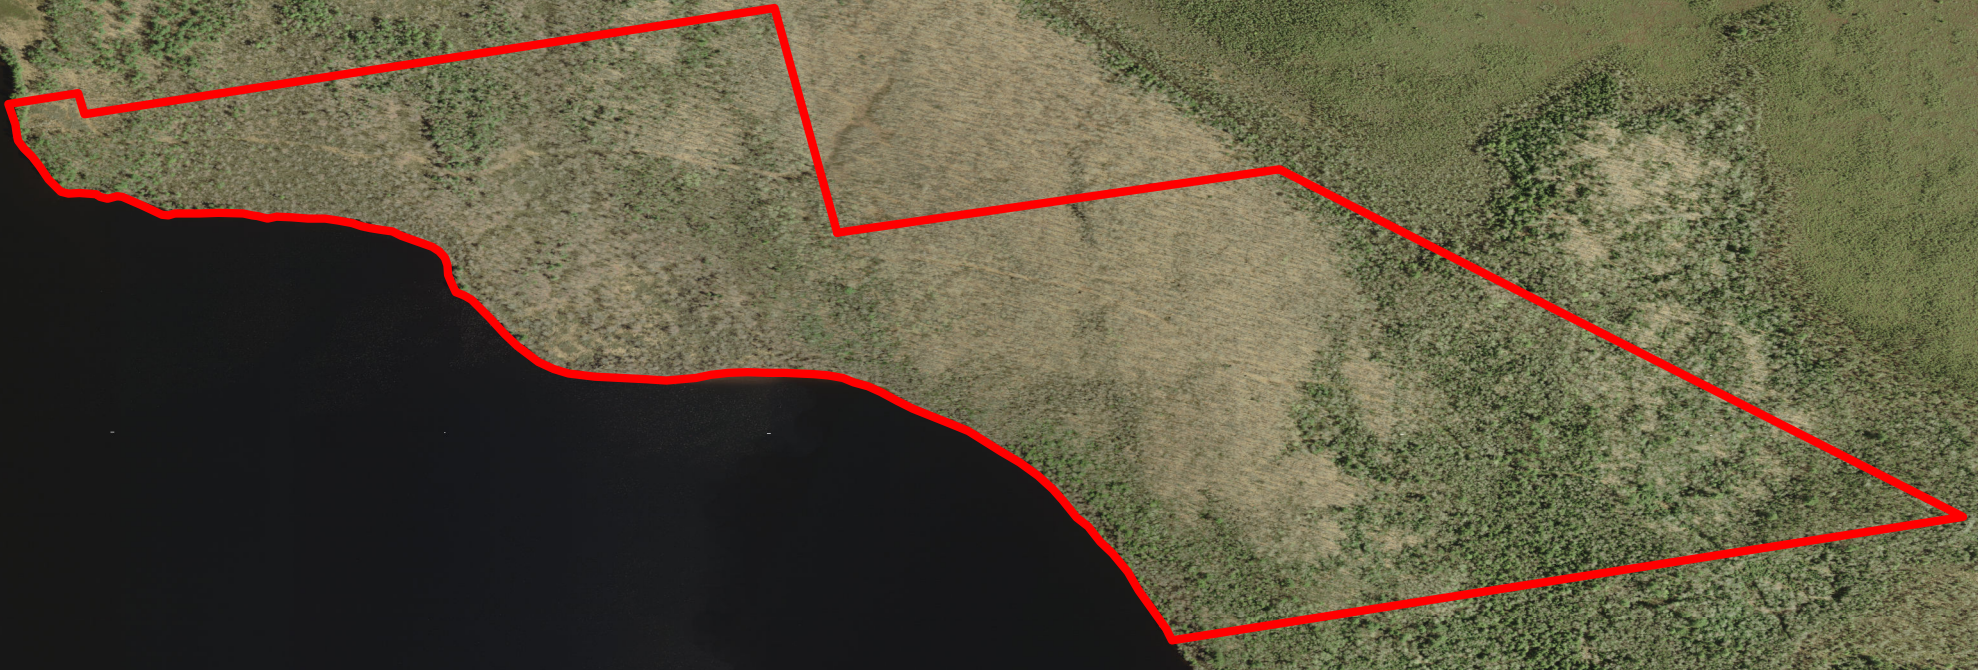

Pushaw Lake

Legend

Pushaw Lake Boundary

Notes

NAD 1983, UTM Zone 19N

Date: April 12, 2016

Created by: Bianca Beland

Sources: MEGIS, University of Maine