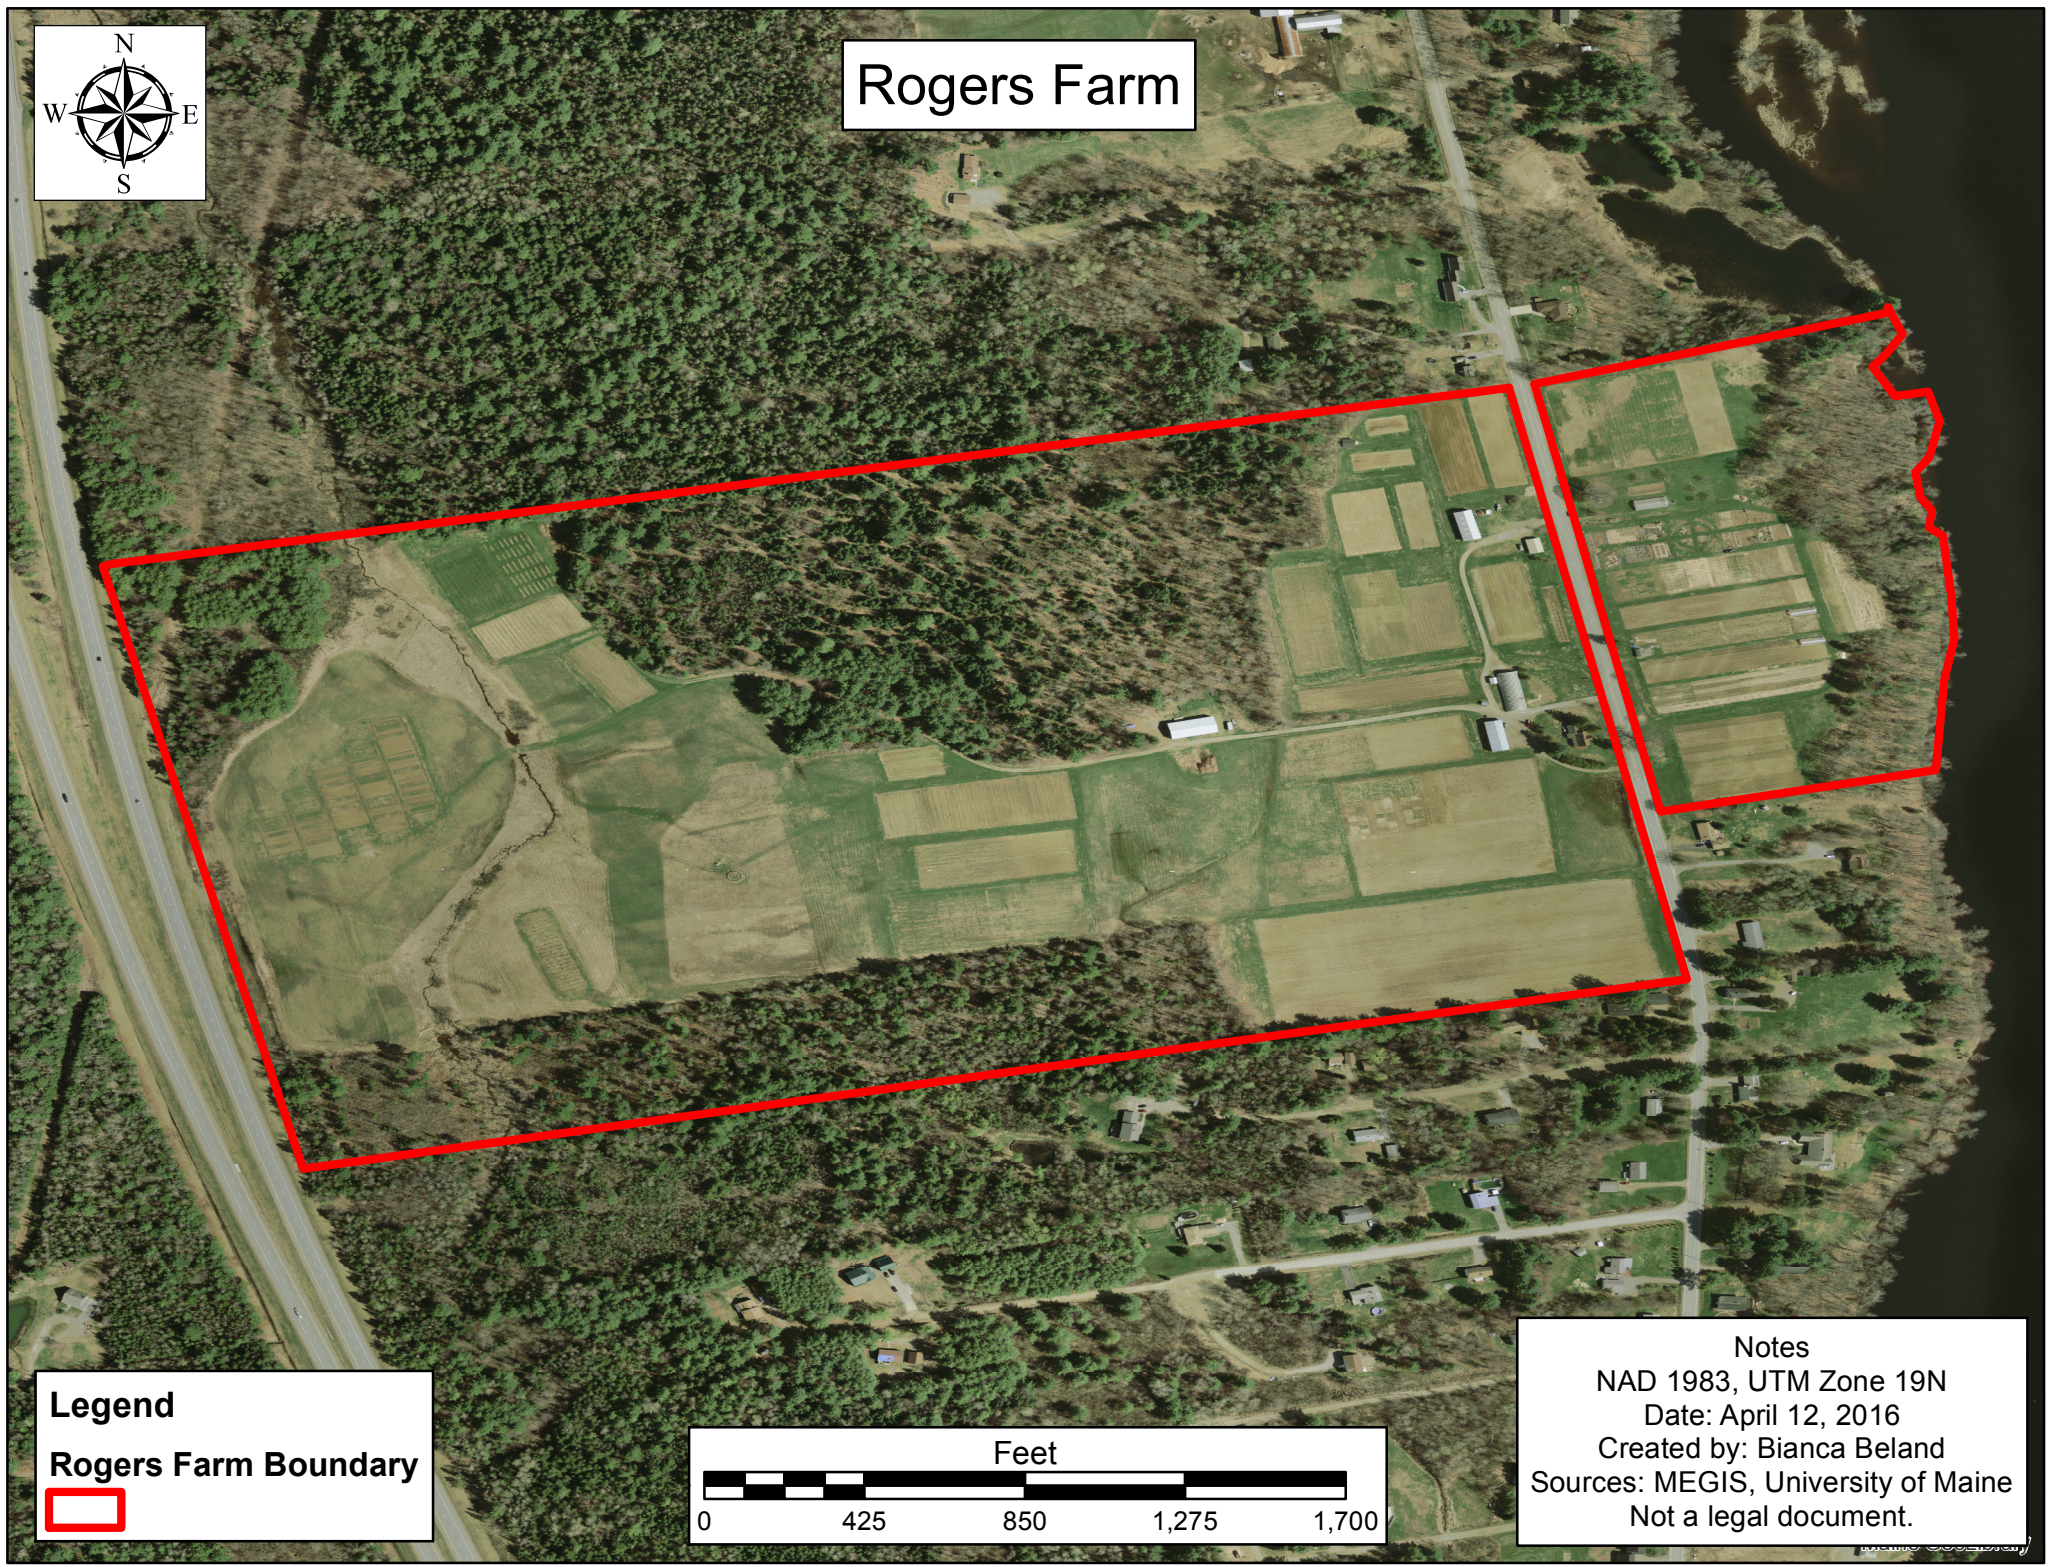

Rogers Farm

Legend
Rogers Farm Boundary

Notes
NAD 1983, UTM Zone 19N
Date: April 12, 2016
Created by: Bianca Beland
Sources: MEGIS, University of Maine
Not a legal document.