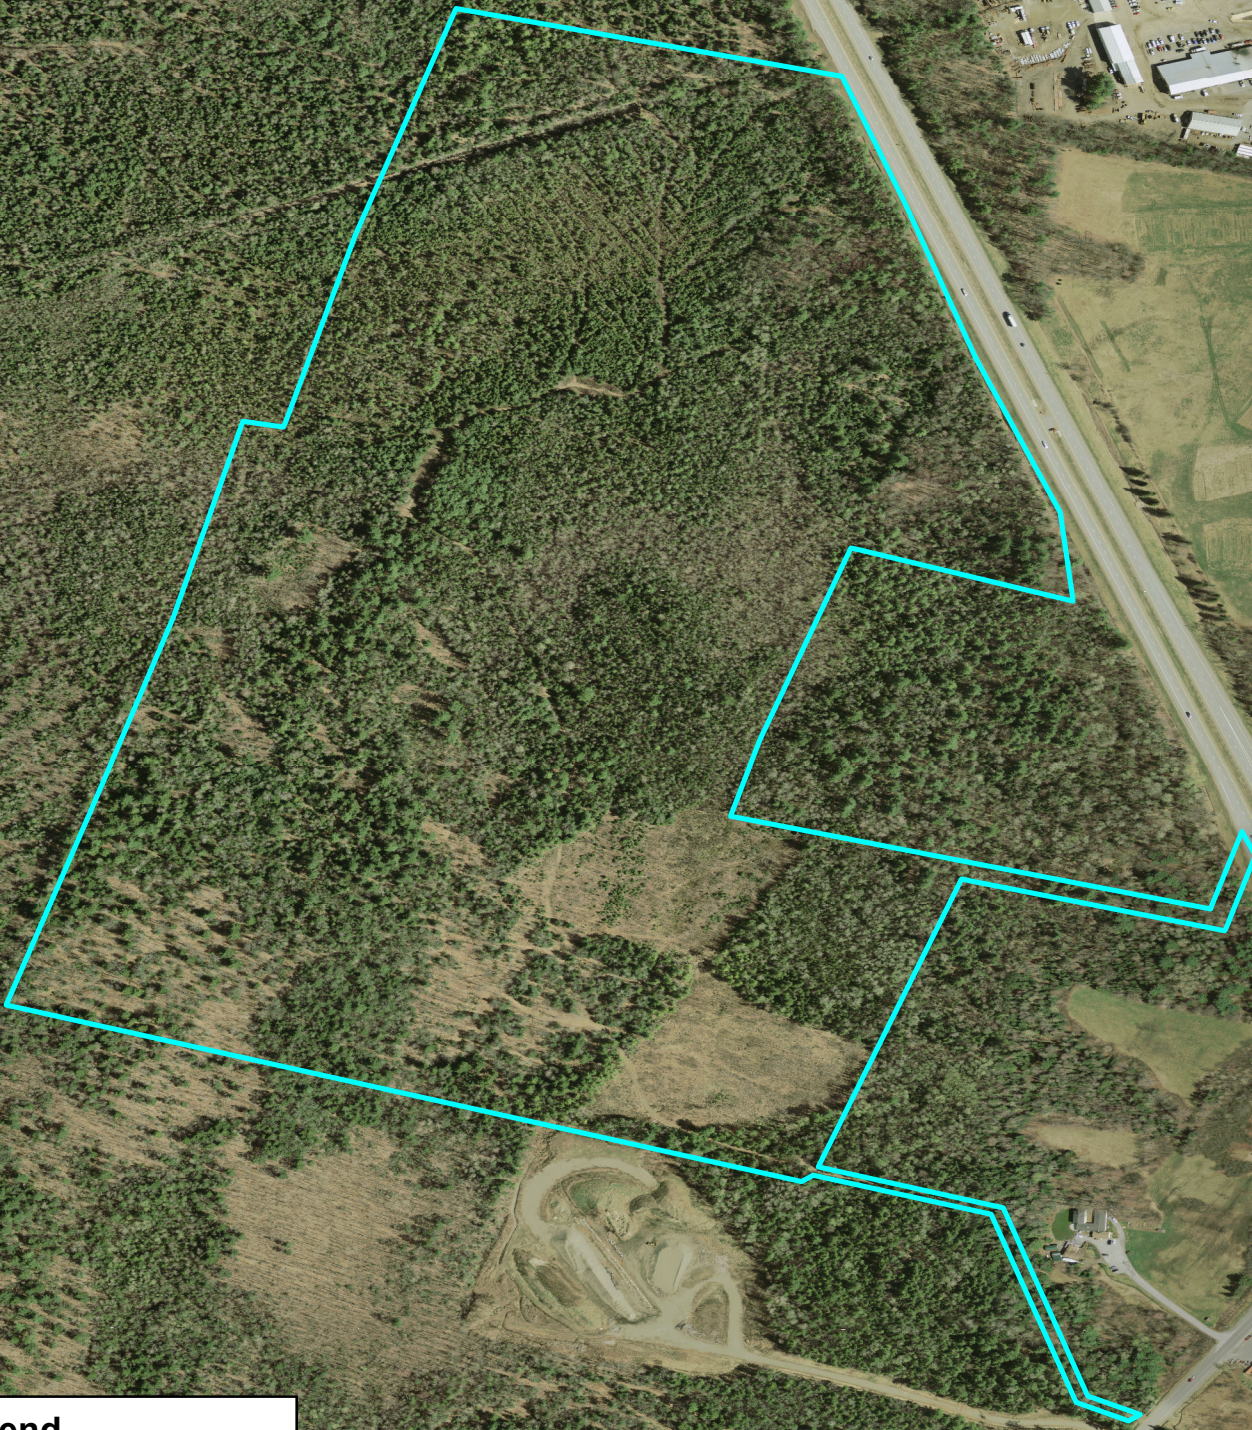

Smith Farm

Legend

Smith Farm Boundary

Notes

NAD 1983, UTM Zone 19N

Date: April 12, 2016

Created by: Bianca Beland

Sources: MEGIS, University of Maine