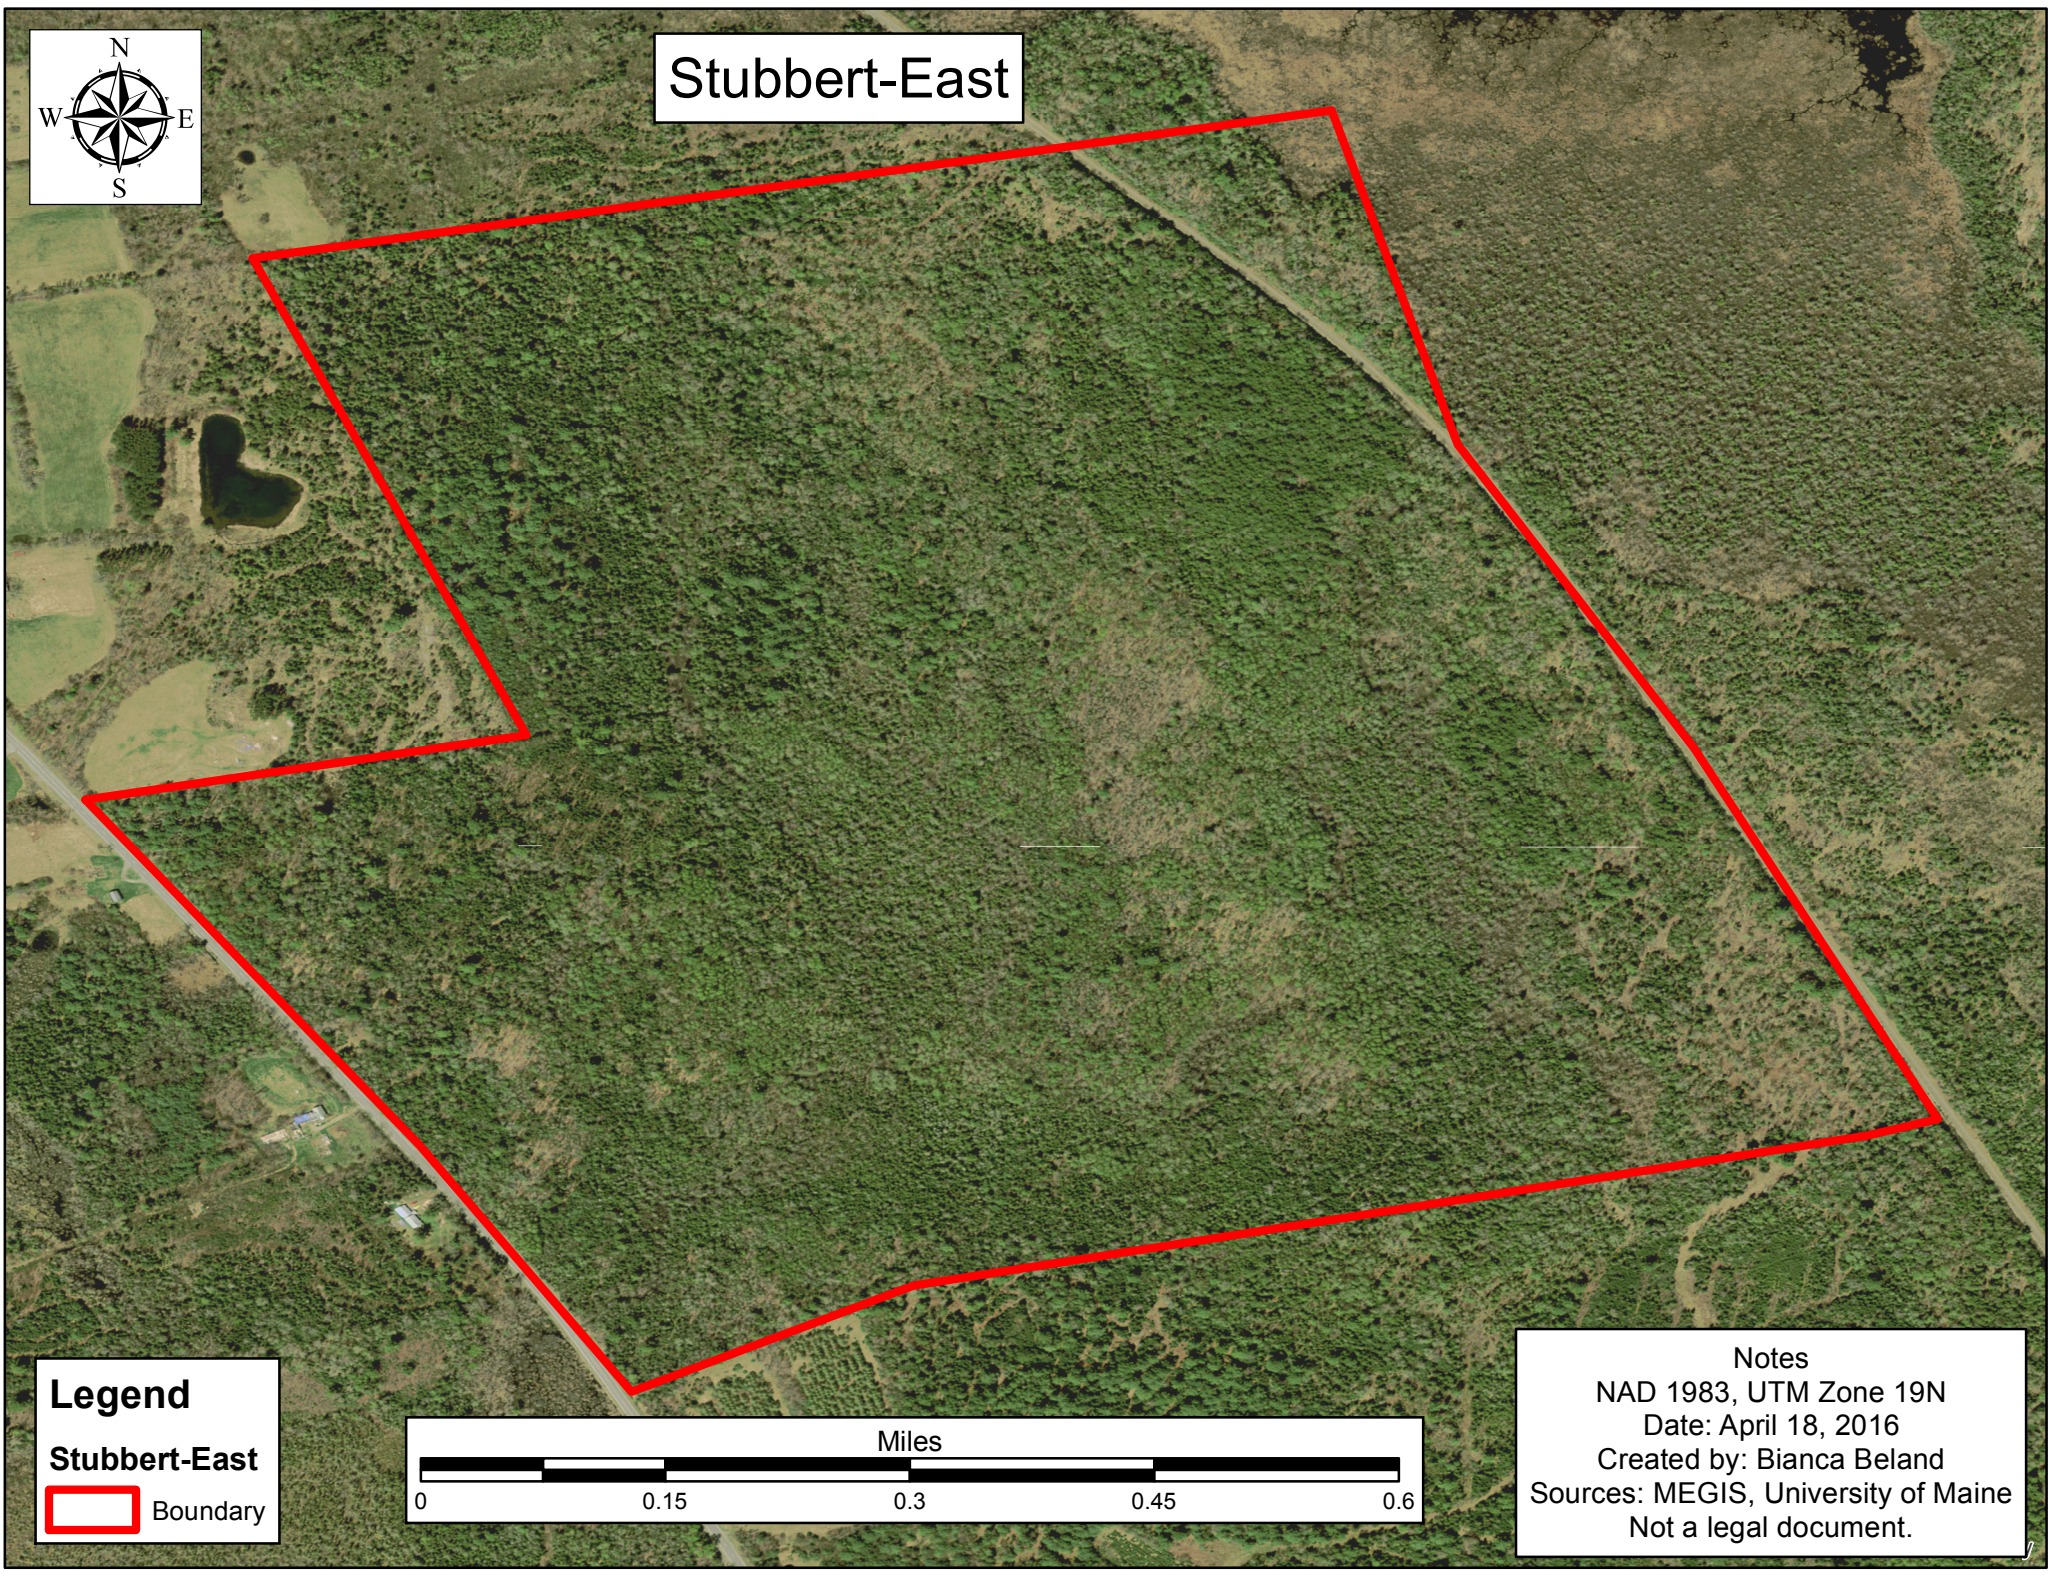

Stubbert-East

Legend

Stubbert-East

 Boundary

Notes
NAD 1983, UTM Zone 19N
Date: April 18, 2016
Created by: Bianca Beland
Sources: MEGIS, University of Maine
Not a legal document.