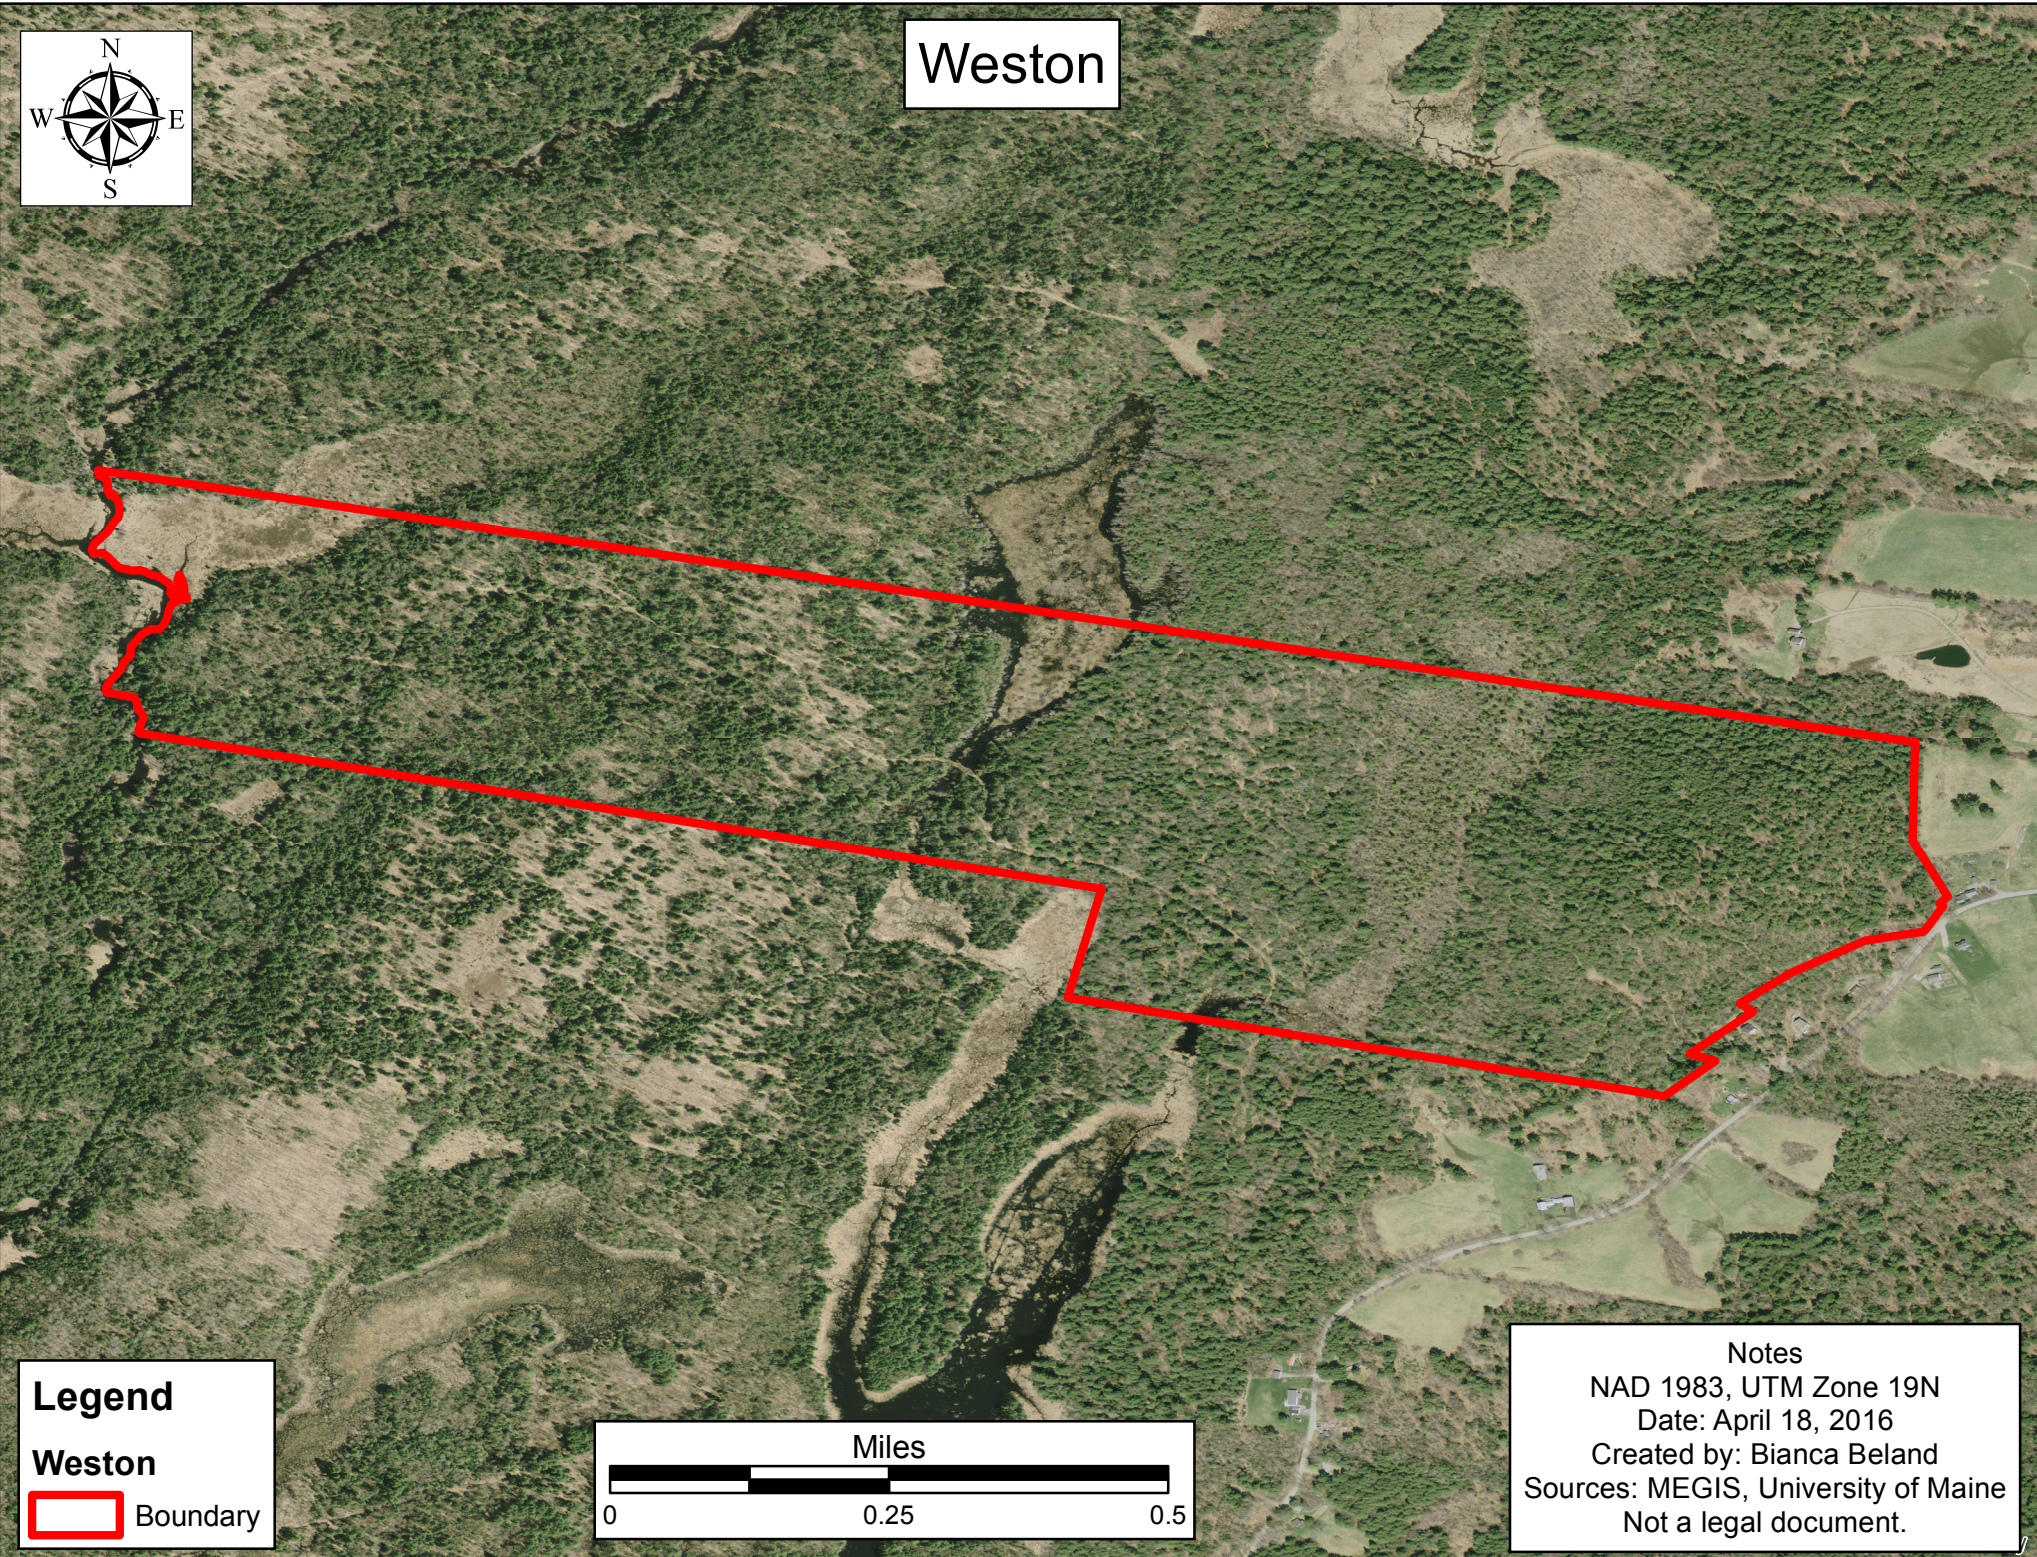

Weston

Legend

Weston

 Boundary

Notes

NAD 1983, UTM Zone 19N
Date: April 18, 2016
Created by: Bianca Beland
Sources: MEGIS, University of Maine
Not a legal document.