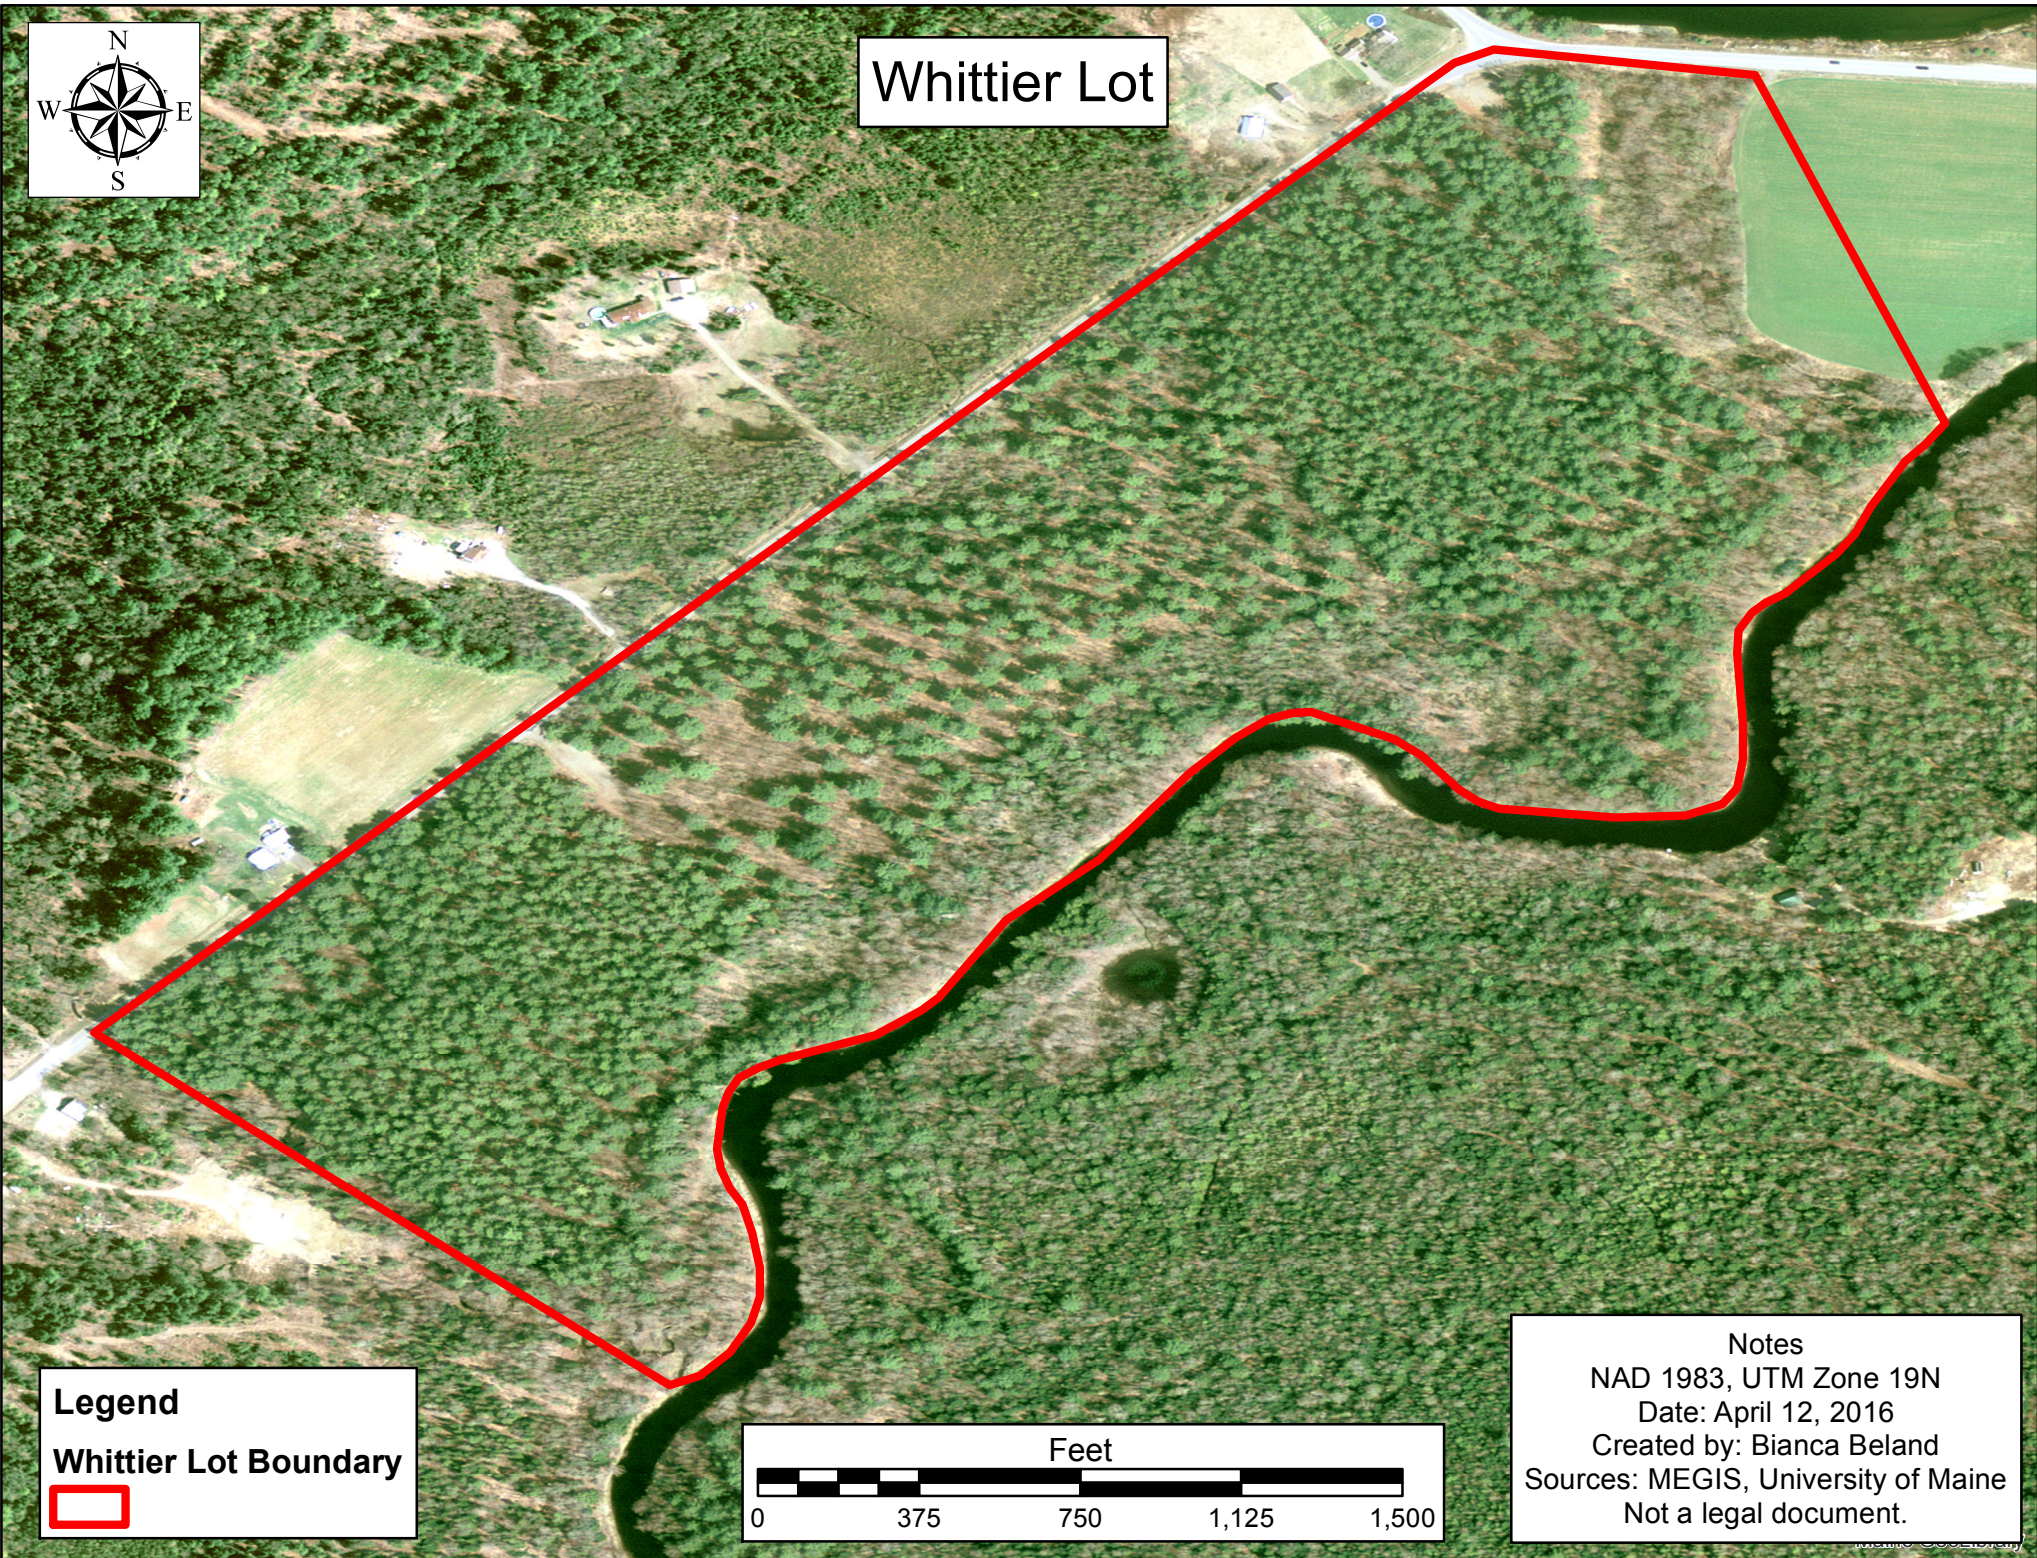

Whittier Lot

Legend
Whittier Lot Boundary

Notes
NAD 1983, UTM Zone 19N
Date: April 12, 2016
Created by: Bianca Beland
Sources: MEGIS, University of Maine
Not a legal document.