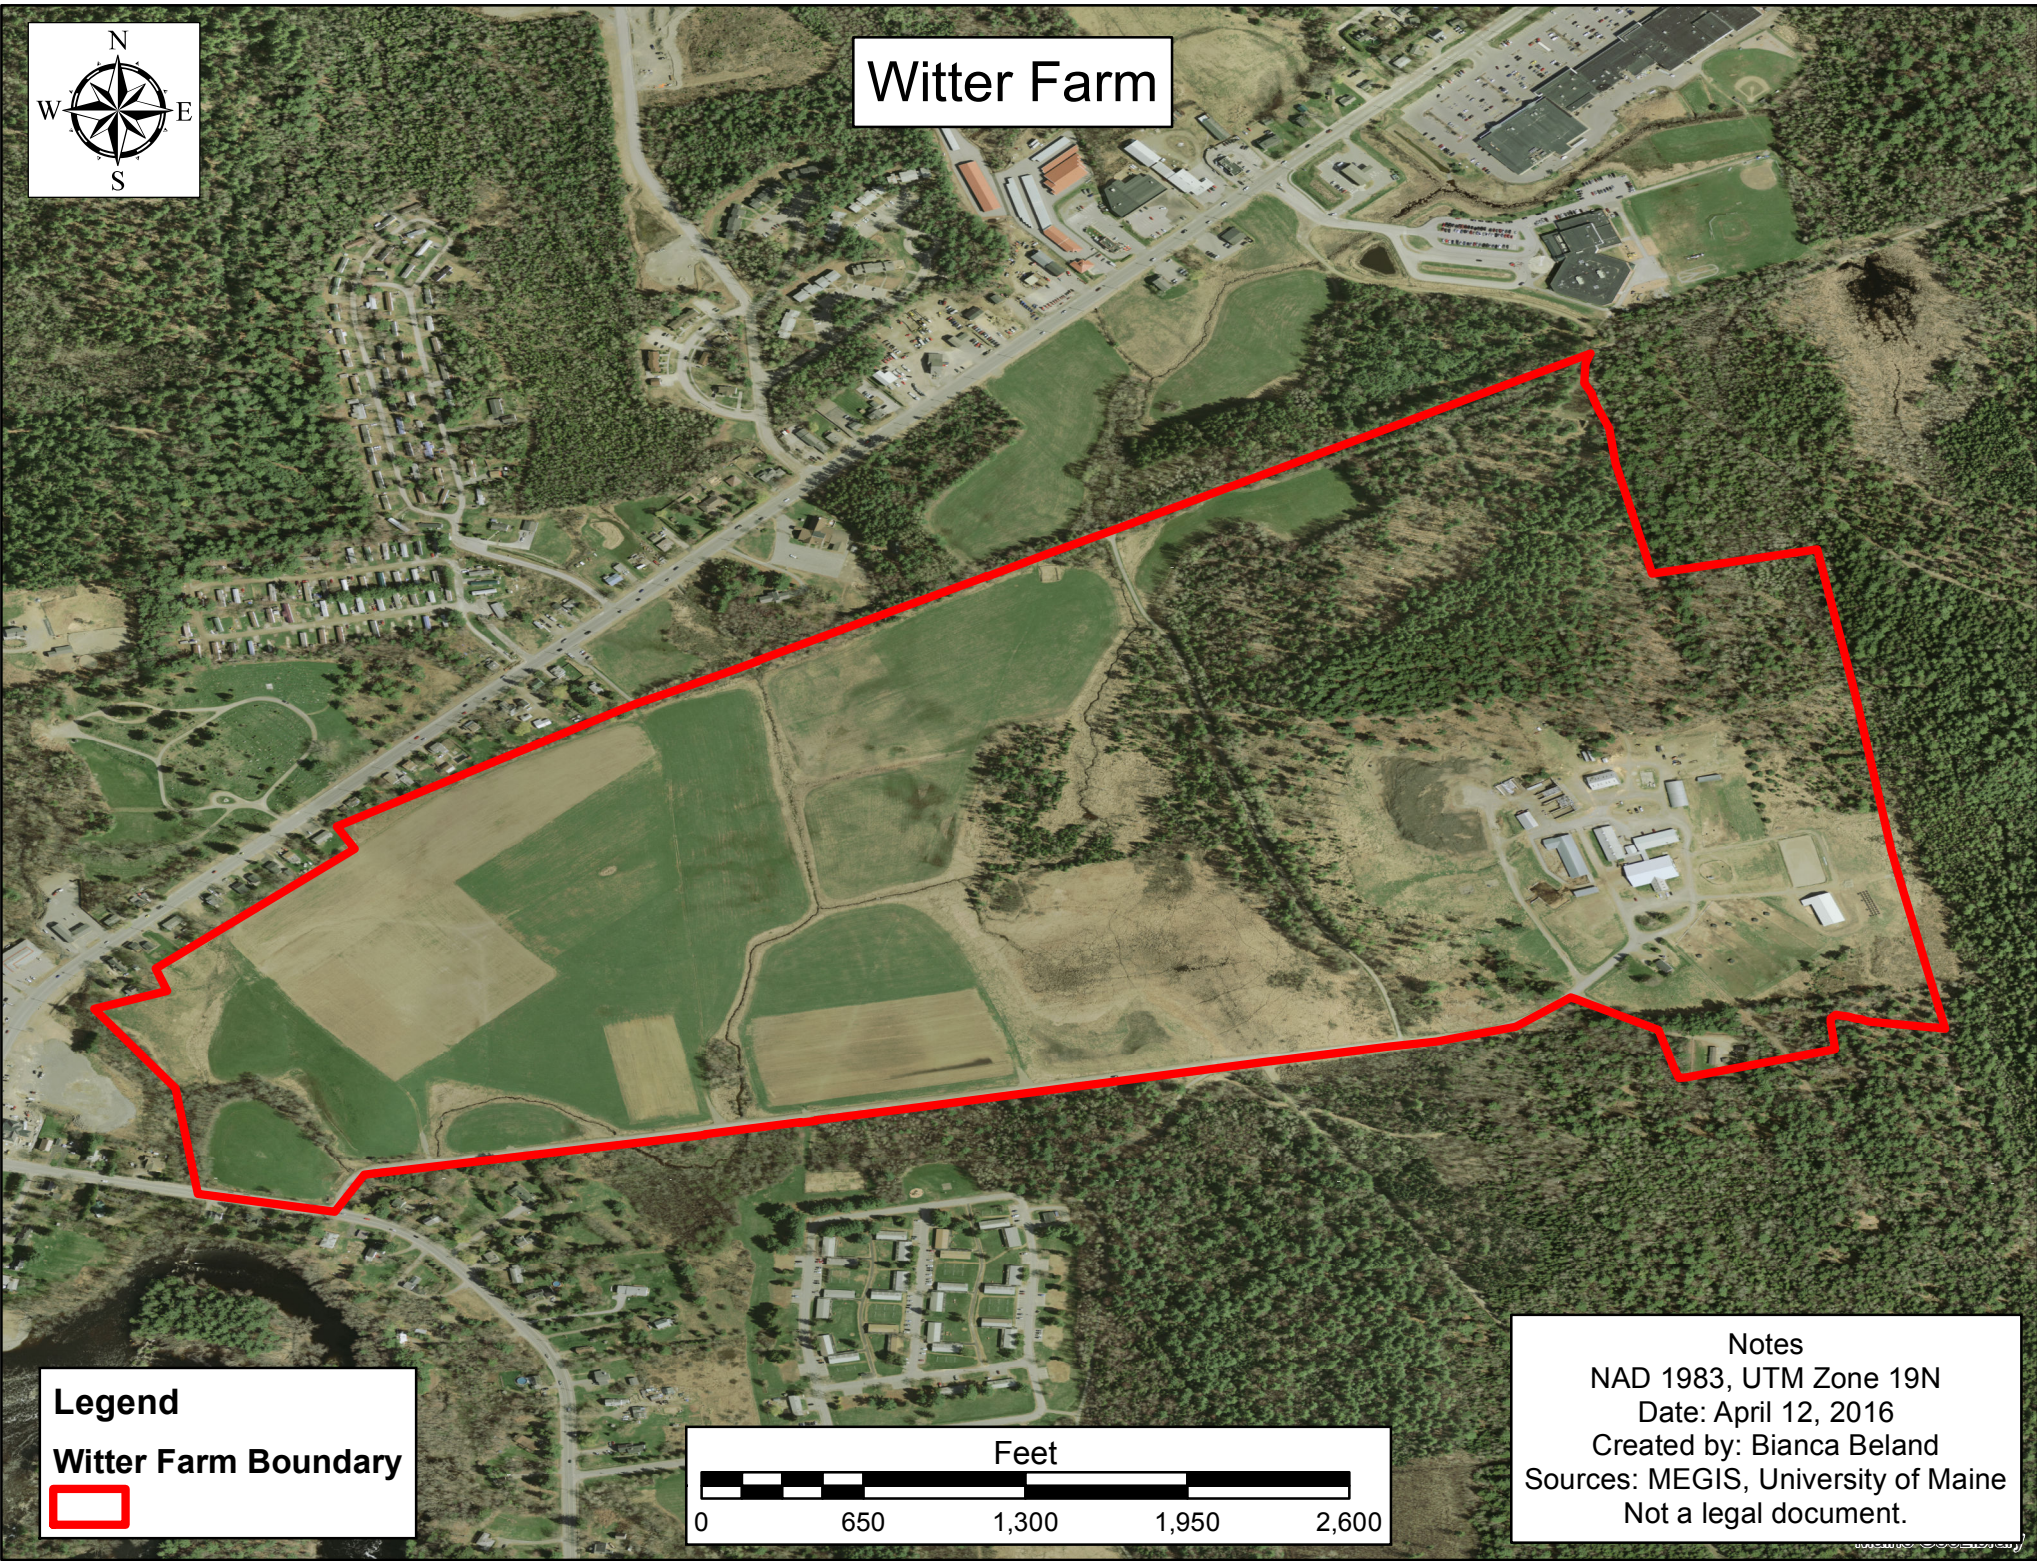

Witter Farm

Legend
Witter Farm Boundary

Notes
NAD 1983, UTM Zone 19N
Date: April 12, 2016
Created by: Bianca Beland
Sources: MEGIS, University of Maine
Not a legal document.