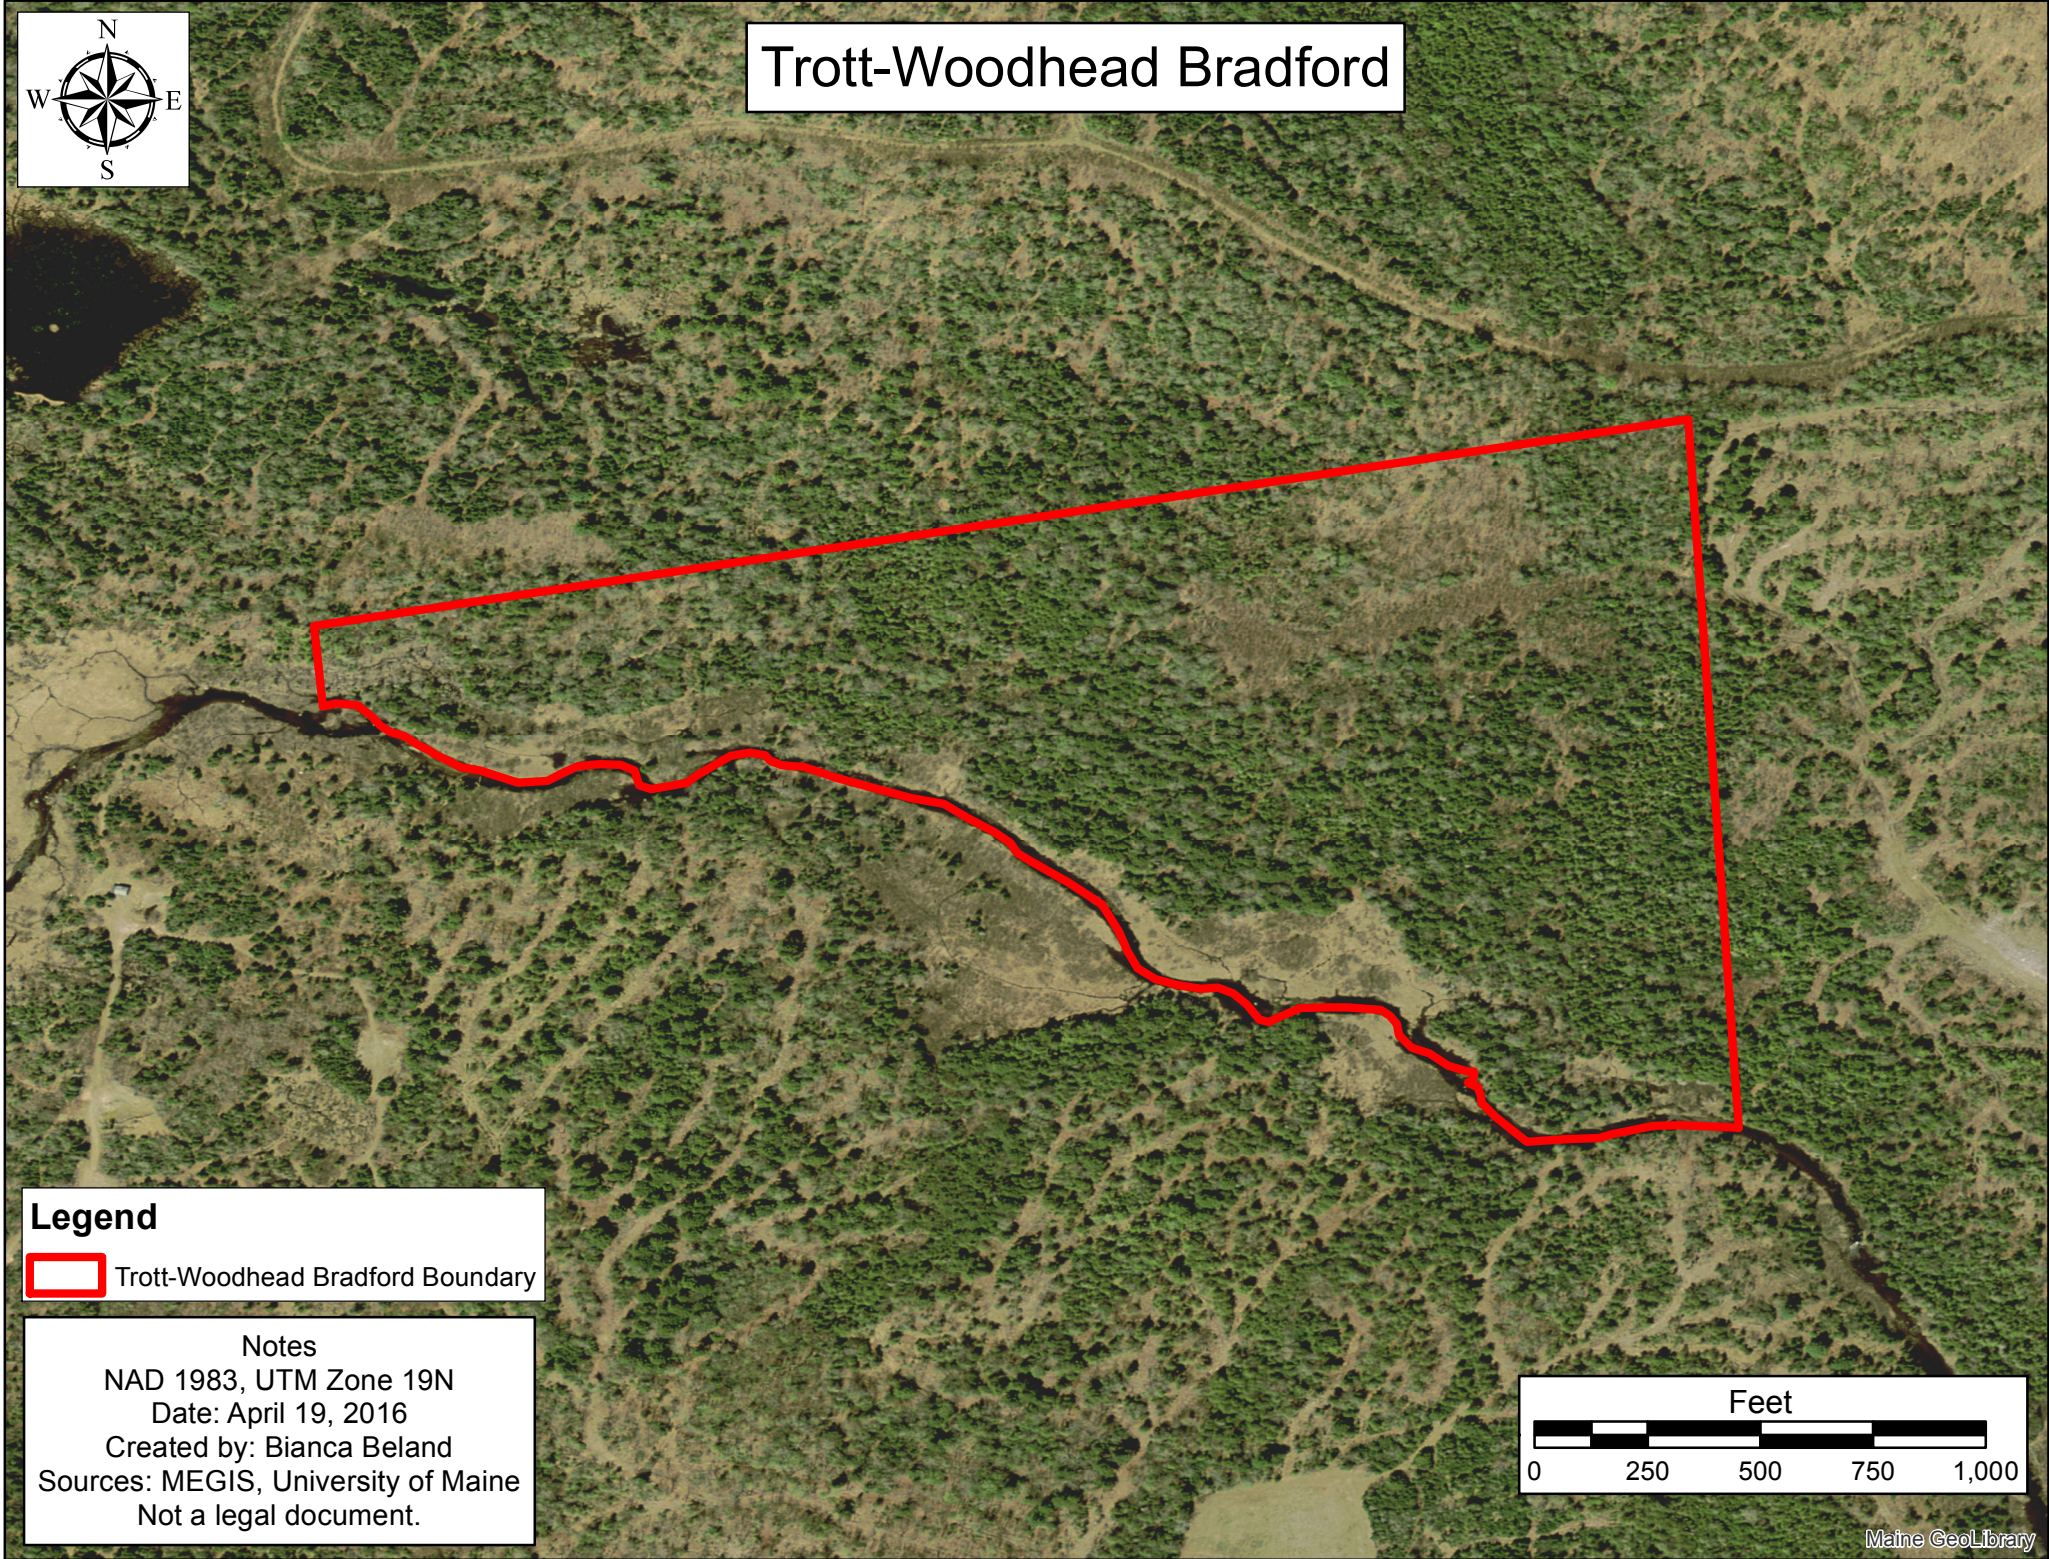

Trott-Woodhead Bradford

Legend

 Trott-Woodhead Bradford Boundary

Notes

NAD 1983, UTM Zone 19N

Date: April 19, 2016

Created by: Bianca Beland

Sources: MEGIS, University of Maine